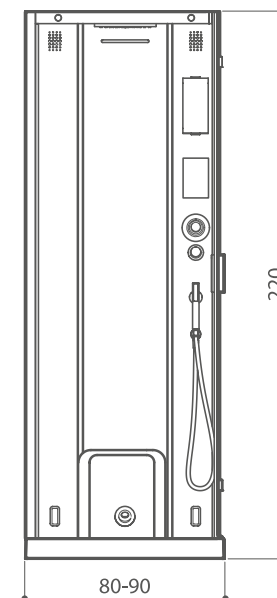

CLOUD 140 (140x90 cm)
CLOUD 120 (120x80 cm)
CLOUD 100 (100x80 cm)

INSTALLATION	
Corner	RH-LH
Door	Hinged or sliding (Cloud 140/120) Hinged (Cloud 100)
Roof	Included
Shower tray with pop up lever 90 mm	with or without
Glass panels against the wall	with or without

SPECIFICATIONS	
Shower tray height	cm 8
Total height	cm 220 - max internal 210
Height without shower tray	cm 212 - max internal 210
Minimal installation height with shower tray	cm 240
Minimal installation height without shower tray	cm 230
Door opening: hinged	cm 57
Door opening: sliding	cm 43
Built into the floor (waste)	cm 7
Power supply	220/240 V 50-60 Hz
Max. absorption	kW 2,5

FINISHINGS AND MATERIALS	
Shower tray	White acrylic
Wall and roof	White acrylic matt
Tapware	Chrome
Shower cubicle frame	Anodized aluminium matt
Removable seat	Transparent acrylic
Toiletory holder	Acrylic opal
Enclosure glasses	Transparent 6 mm thick
Glass panels against the wall	● (optional) Back painted white 6 mm thick

● Standard   ● Optional

JACUZZI EUROPE S.p.A.

Socio Unico
Direzione e Coordinamento
Jacuzzi Brands, Corp. (USA)
S.S. Pontebbana Km 97,200
33098 Valvasone (PN) Italia
Tel. +39-0434-859111
Fax +39-0434-85278
www.jacuzzi.eu
info@jacuzzi.it

JACUZZI SPA & BATH LIMITED

Jacuzzi Spa and Bath Limited
Old Mill Lane
Low Road
Hunslet
Leeds
LS10 1RB
Tel. +44 (0)113 272 7443
www.jacuzzi.co.uk
retailersales@jacuzziemea.com

JACUZZI FRANCE SAS

8, route de Paris
03305 CUSSET
FRANCE
Tél: +33 (0)4 70 30 90 50
Fax +33-(0)4 70 97 41 90
www.jacuzzi-france.com
info@jacuzzi-france.com