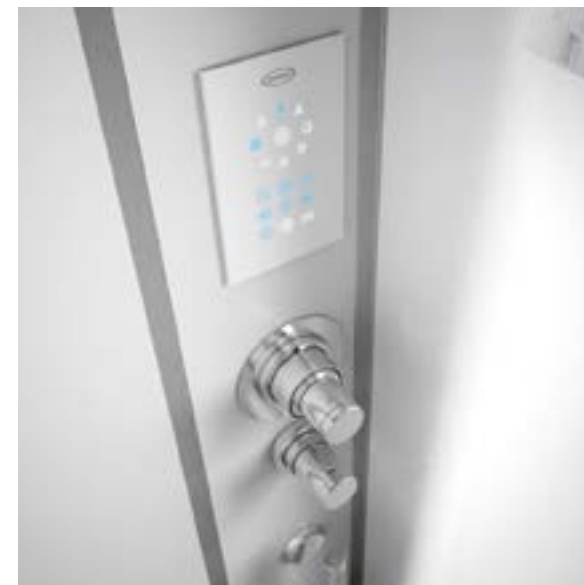

Maximum customization.

With Cloud, you can create a hammam tailored to your environment. In fact, it is available in sizes 100x80, 120x80 and 140x90 cm. There are different types of installation, flush with the floor or with shower tray, right or left corner and three different versions: Base, Dream and Home Spa.